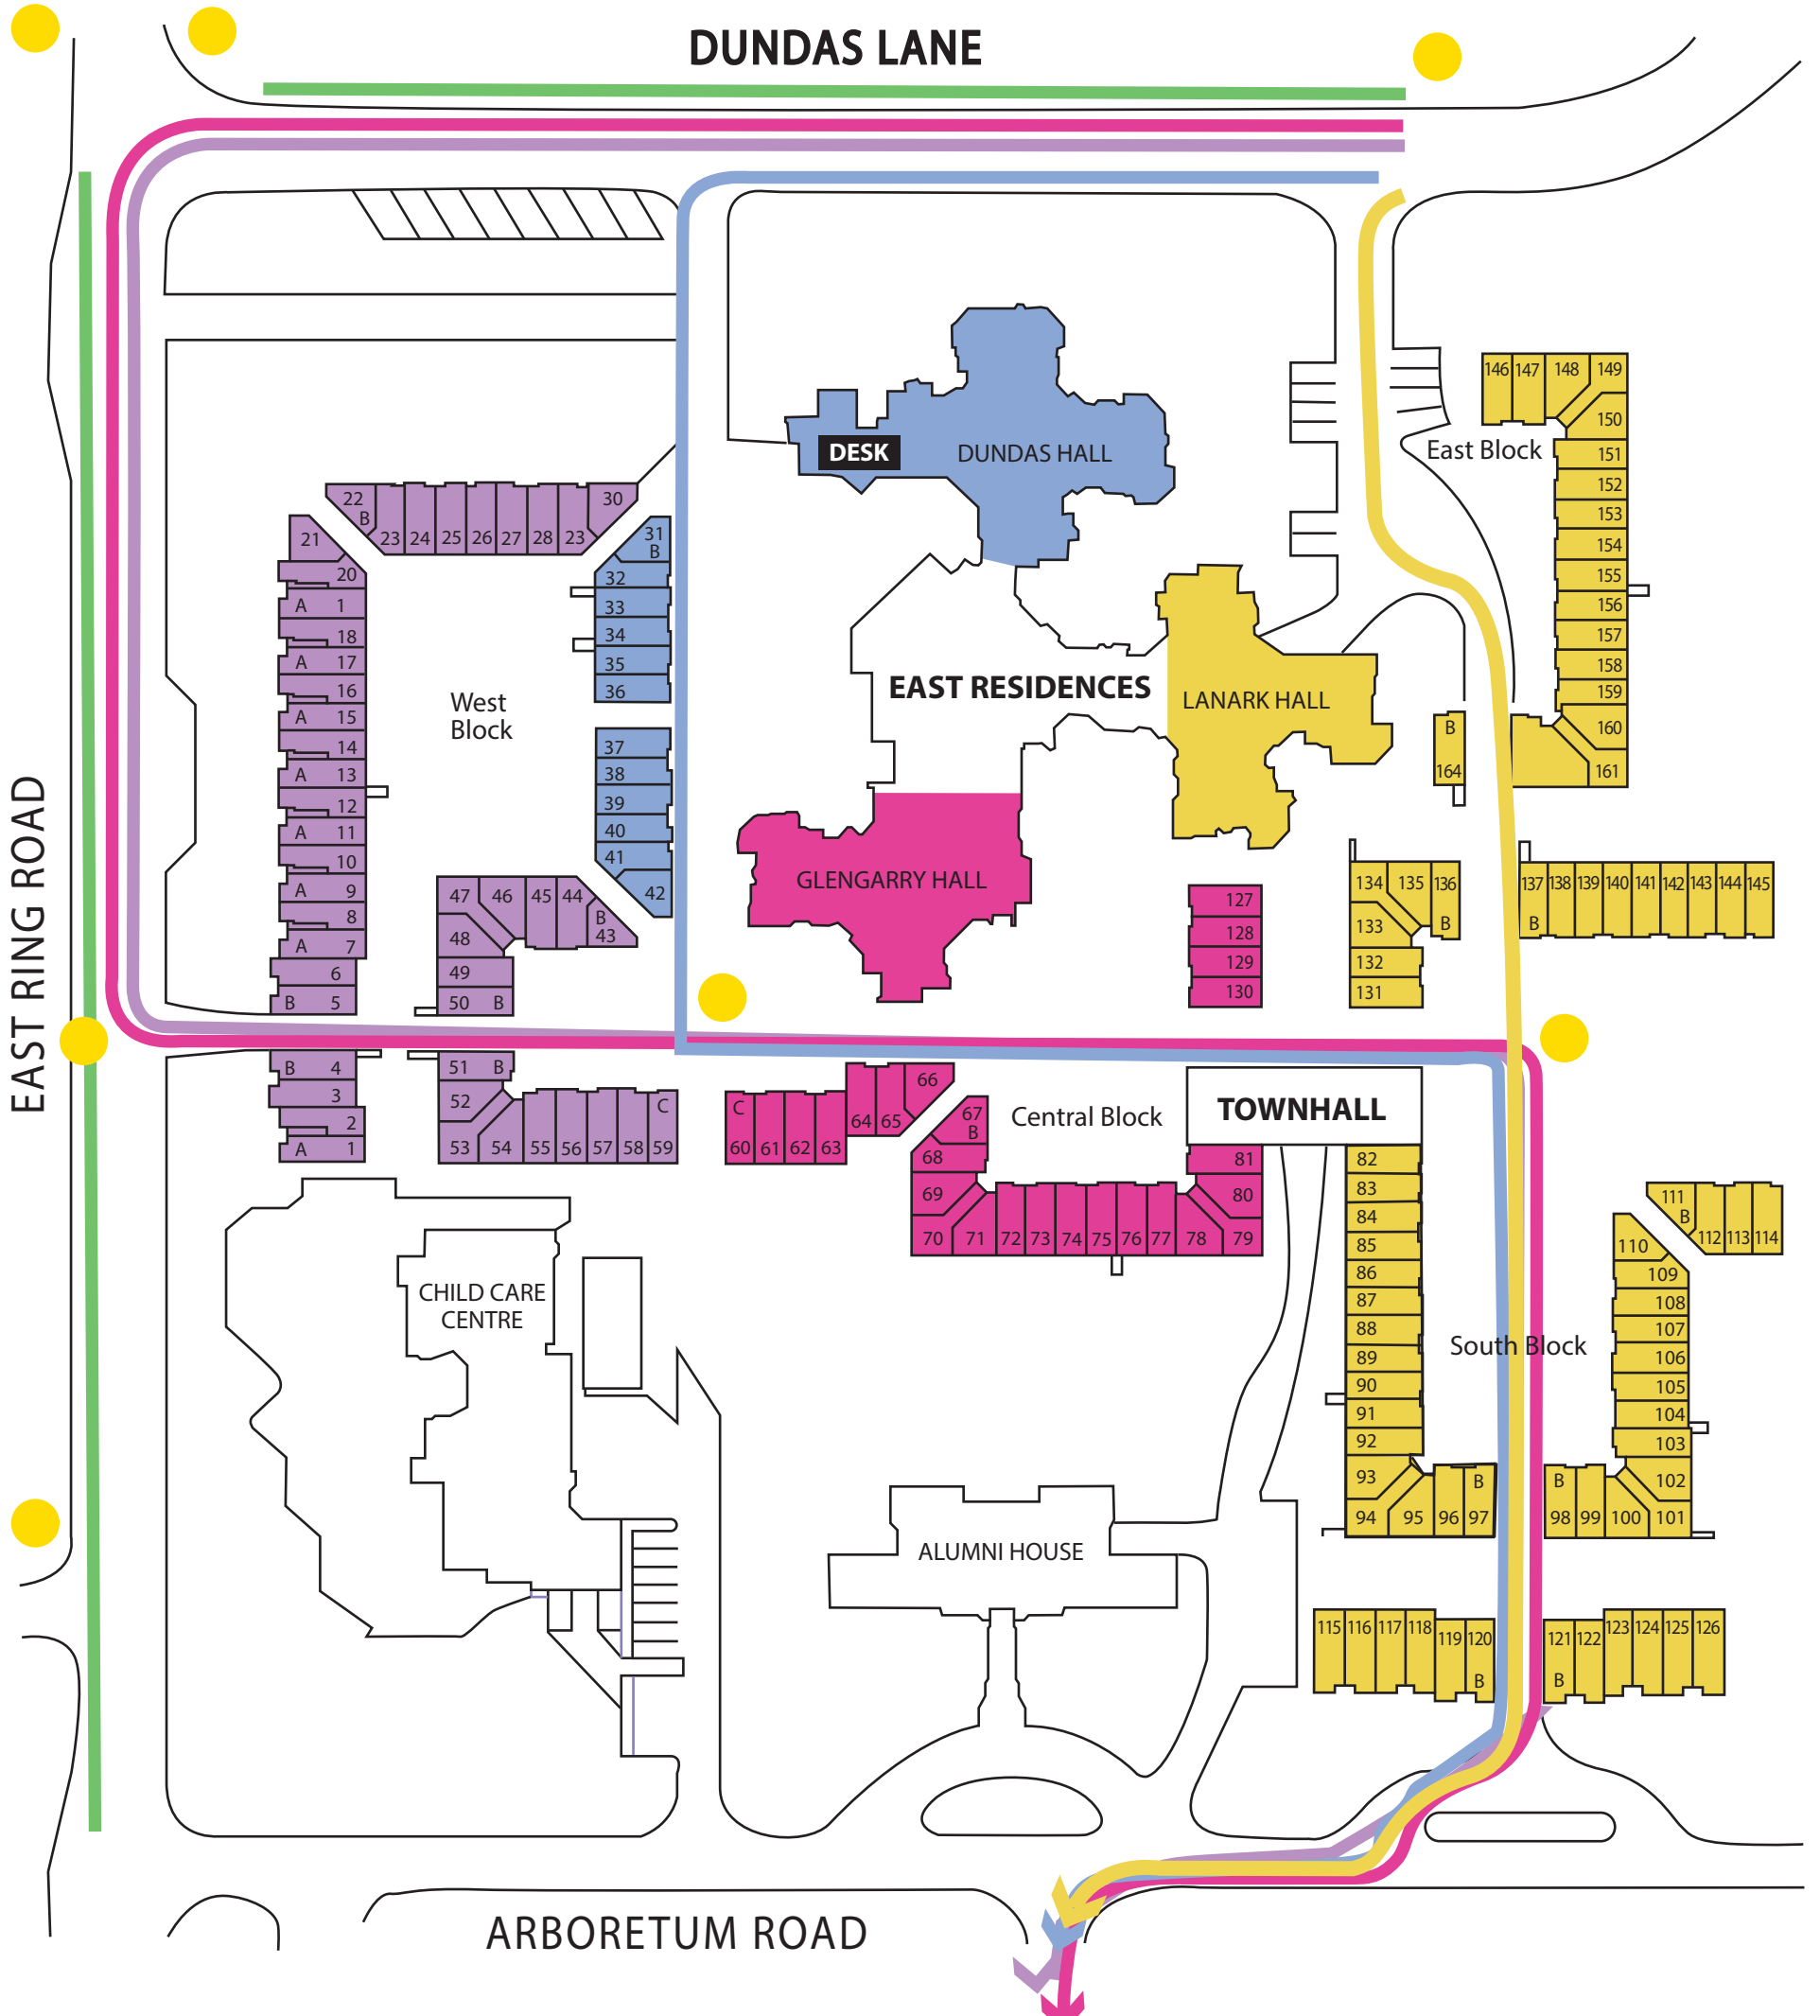

# EAST RESIDENCE -- Early Move-in Route

East lane of East Ring blocked off for Friday move in

- **Glengarry and TH 60-81 and TH 127-130**
- **TH 1-30 and TH 43-59**
- **Dundas and TH 31-42**
- **Lanark and TH 82-126 and TH 131-164**
- **Fire Lane - No Parking**